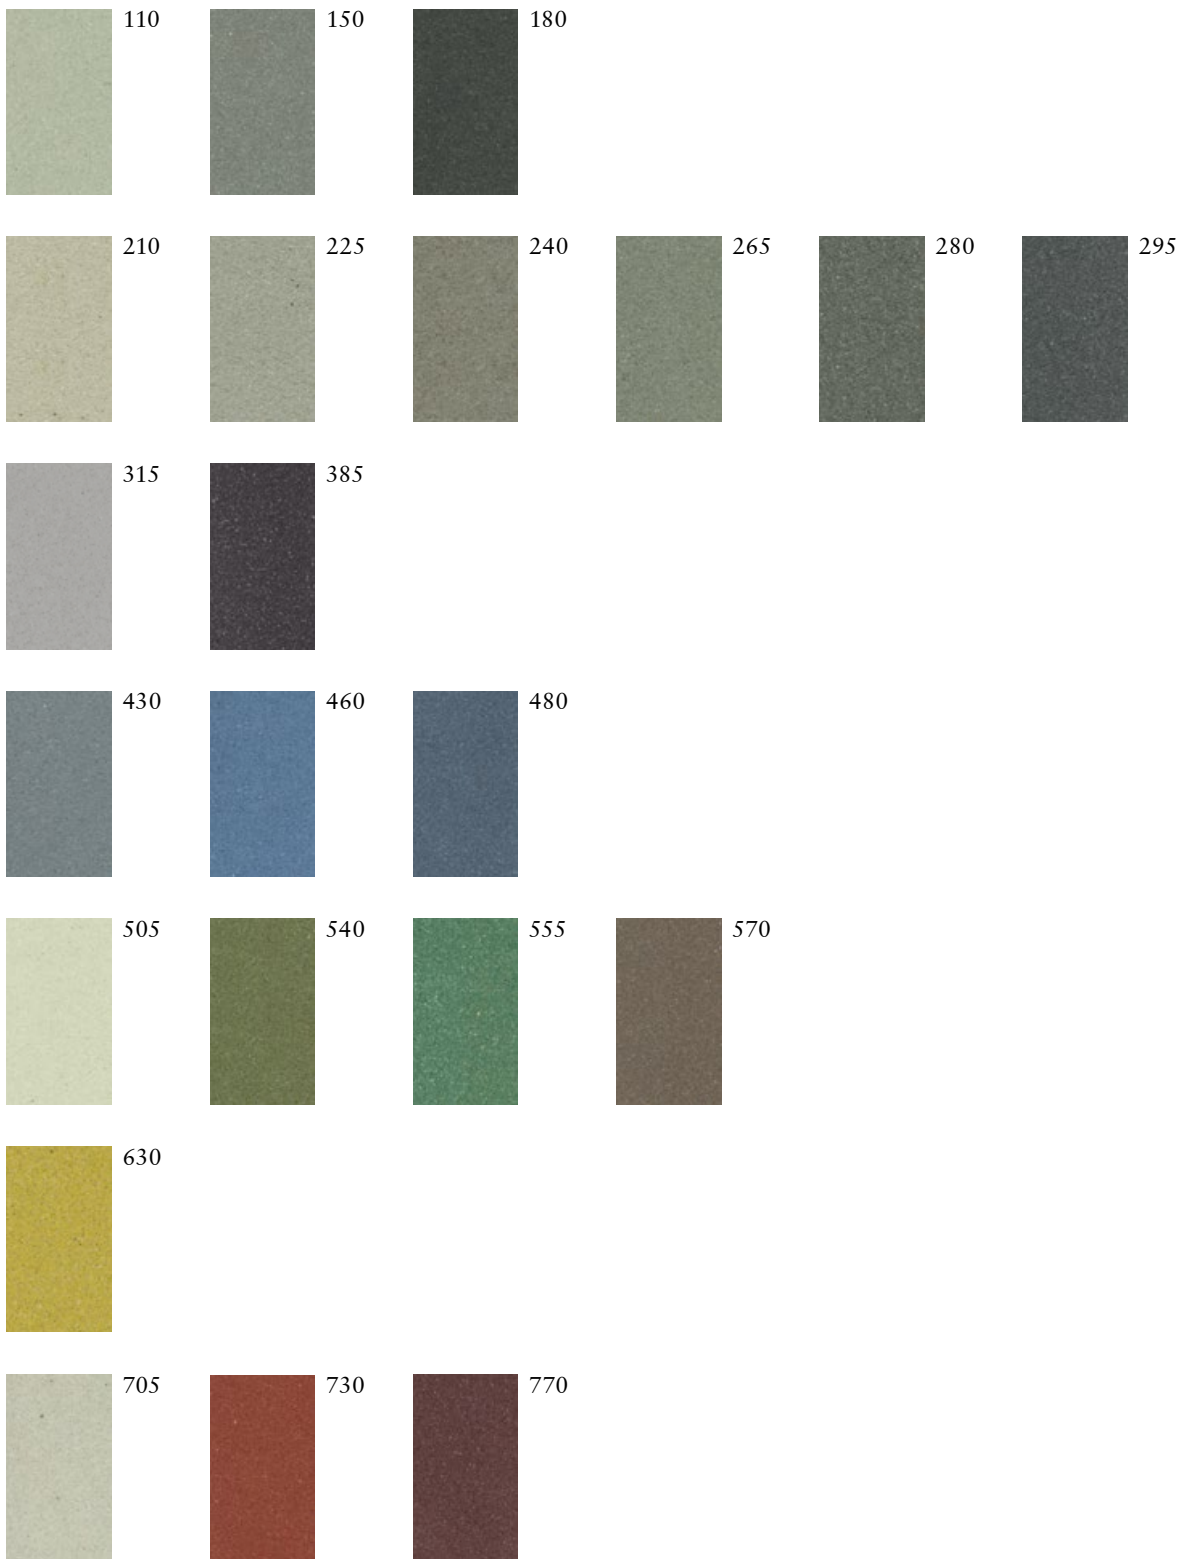

Cementoskin® colours